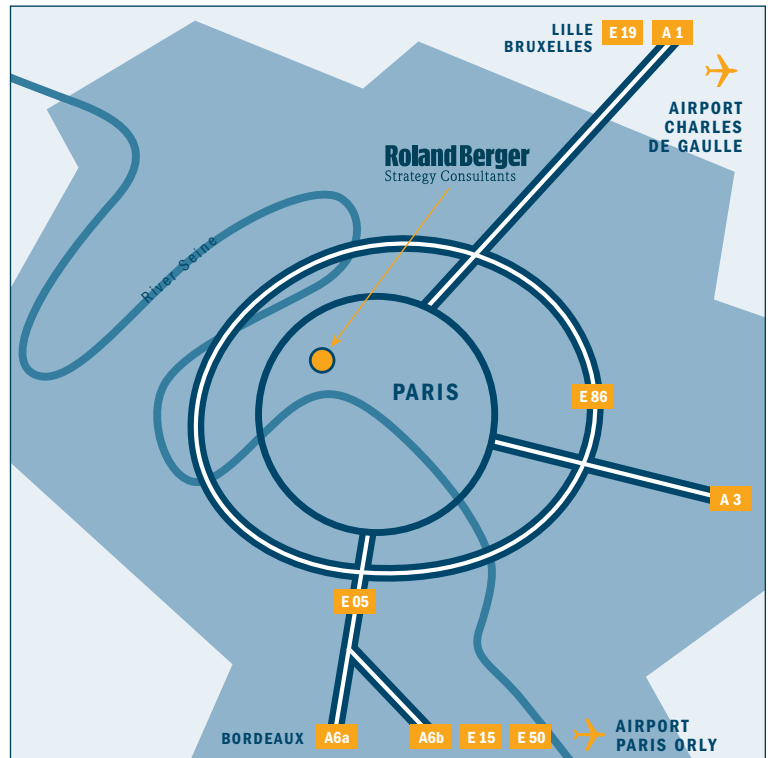

From the airport Orly South:

- Follow up on Terminal South until you reach the Terminal West : turn on the left
- Take the Highway A106 in direction of Paris
- Follow the leads : A6, then E15 and finally E50
- Follow up "Périphérique Ouest : Porte d'Orléans"
- Follow up on A6A / E05
- Get out of the Highway to follow up on the Boulevard Périphérique
- Leave the Boulevard Périphérique once you have reach the "Porte de Champerret"
- Continue on the Boulevard de l'Yser
- Turn right on the "Place de Champerret"
- Take the Avenue de Villiers and follow up for 600 m
- Turn right on the rue de Prony
- The entrance to the Paris office of Roland Berger Strategy Consultants is on your left, on the 11th.

> By public transportation

From both airport and the train station 'Gare du Nord':

(From Orly: take Orly-Val all the way to the station "Antony" then follow the instruction bellow)

(From Roissy: simply follow the instruction bellow)

- Take the RER B in direction of Paris.
- Get off at Gare du Nord
- Take the Subway 4 to Porte de Clignancourt
- Get off at Barbès-Rochechouart
- Take Subway 2 to Porte Dauphine
- Get off at Monceau

Roland Berger Strategy Consultants
11, rue Prony
75017 PARIS, France
Phone +33 1 53670-320
Fax +33 1 53670-375
www.rolandberger.fr