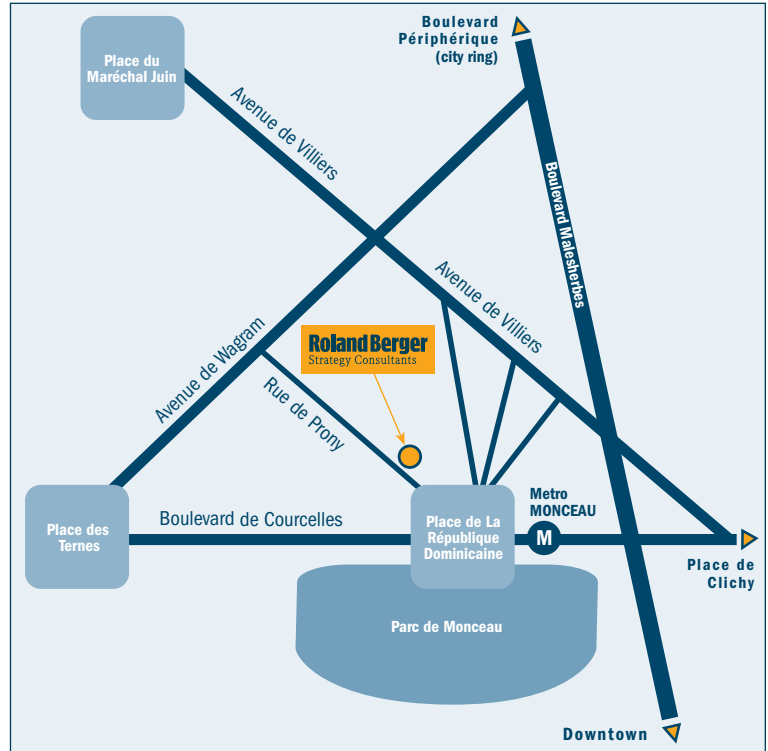

From the airport Orly South:

- Follow up on Terminal South until you reach the Terminal West : turn on the left
- Take the Highway A106 in direction of Paris
- Follow the leads : A6, then E15 and finally E50
- Follow up "Périphérique Ouest : Porte d'Orléans"
- Follow up on A6A / E05
- Get out of the Highway to follow up on the Boulevard Périphérique
- Leave the Boulevard Périphérique once you have reach the "Porte de Champerret"
- Continue on the Boulevard de l'Yser
- Turn right on the "Place de Champerret"
- Take the Avenue de Villiers and follow up for 600 m
- Turn right on the rue de Prony
- The entrance to the Paris office of Roland Berger Strategy Consultants is on your left, on the 11th.

> By public transportation

From both airport and the train station 'Gare du Nord':

(From Orly: take Orly-Val all the way to the station "Antony" then follow the instruction bellow)

(From Roissy: simply follow the instruction bellow)

- Take the RER B in direction of Paris.
- Get off at Gare du Nord
- Take the Subway 4 to Porte de Clignancourt
- Get off at Barbès-Rochechouart
- Take Subway 2 to Porte Dauphine
- Get off at Monceau

Roland Berger Strategy Consultants
11, rue Prony
75017 PARIS, France
Phone +33 1 53670-320
Fax +33 1 53670-375
www.rolandberger.fr